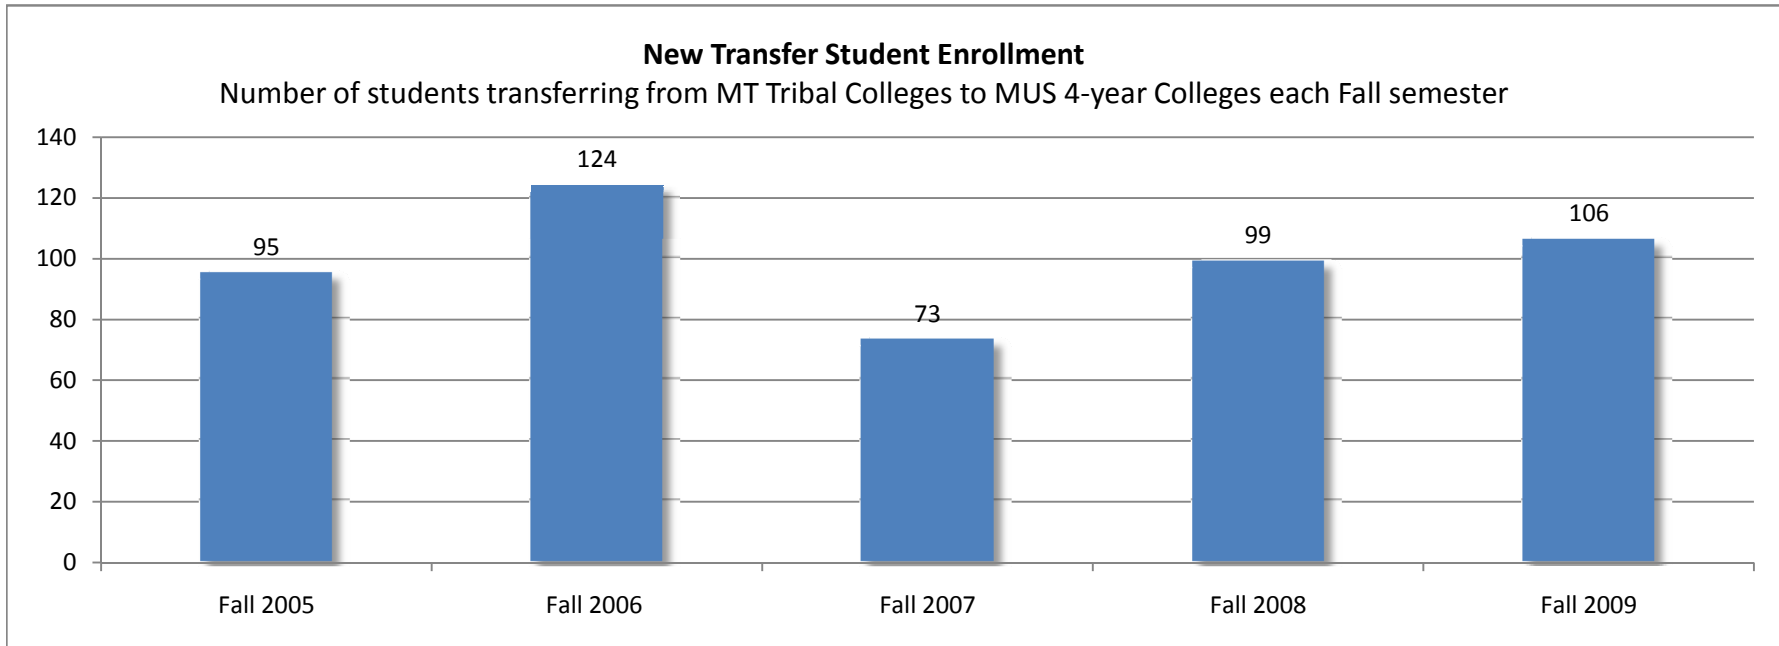

**MUS Diversity Report**

**New Transfer Student Enrollment, From MT Tribal Colleges to MUS 4-year Colleges**

Fall 2005 - Fall 2009

source: MUS Data Warehouse

<b>MT Tribal Colleges</b>	<b>Fall 2005</b>	<b>Fall 2006</b>	<b>Fall 2007</b>	<b>Fall 2008</b>	<b>Fall 2009</b>
Blackfeet Community College	20	22	13	23	25
Chief Dull Knife College	5	11	10	5	8
Fort Belknap College	10	18	12	12	16
Fort Peck Community College	8	7	7	15	7
Little Big Horn College	16	18	6	11	12
Salish Kootenai College	25	33	13	17	23
Stone Child College	14	15	12	16	15
<b>Total</b>	<b>95</b>	<b>124</b>	<b>73</b>	<b>99</b>	<b>106</b>