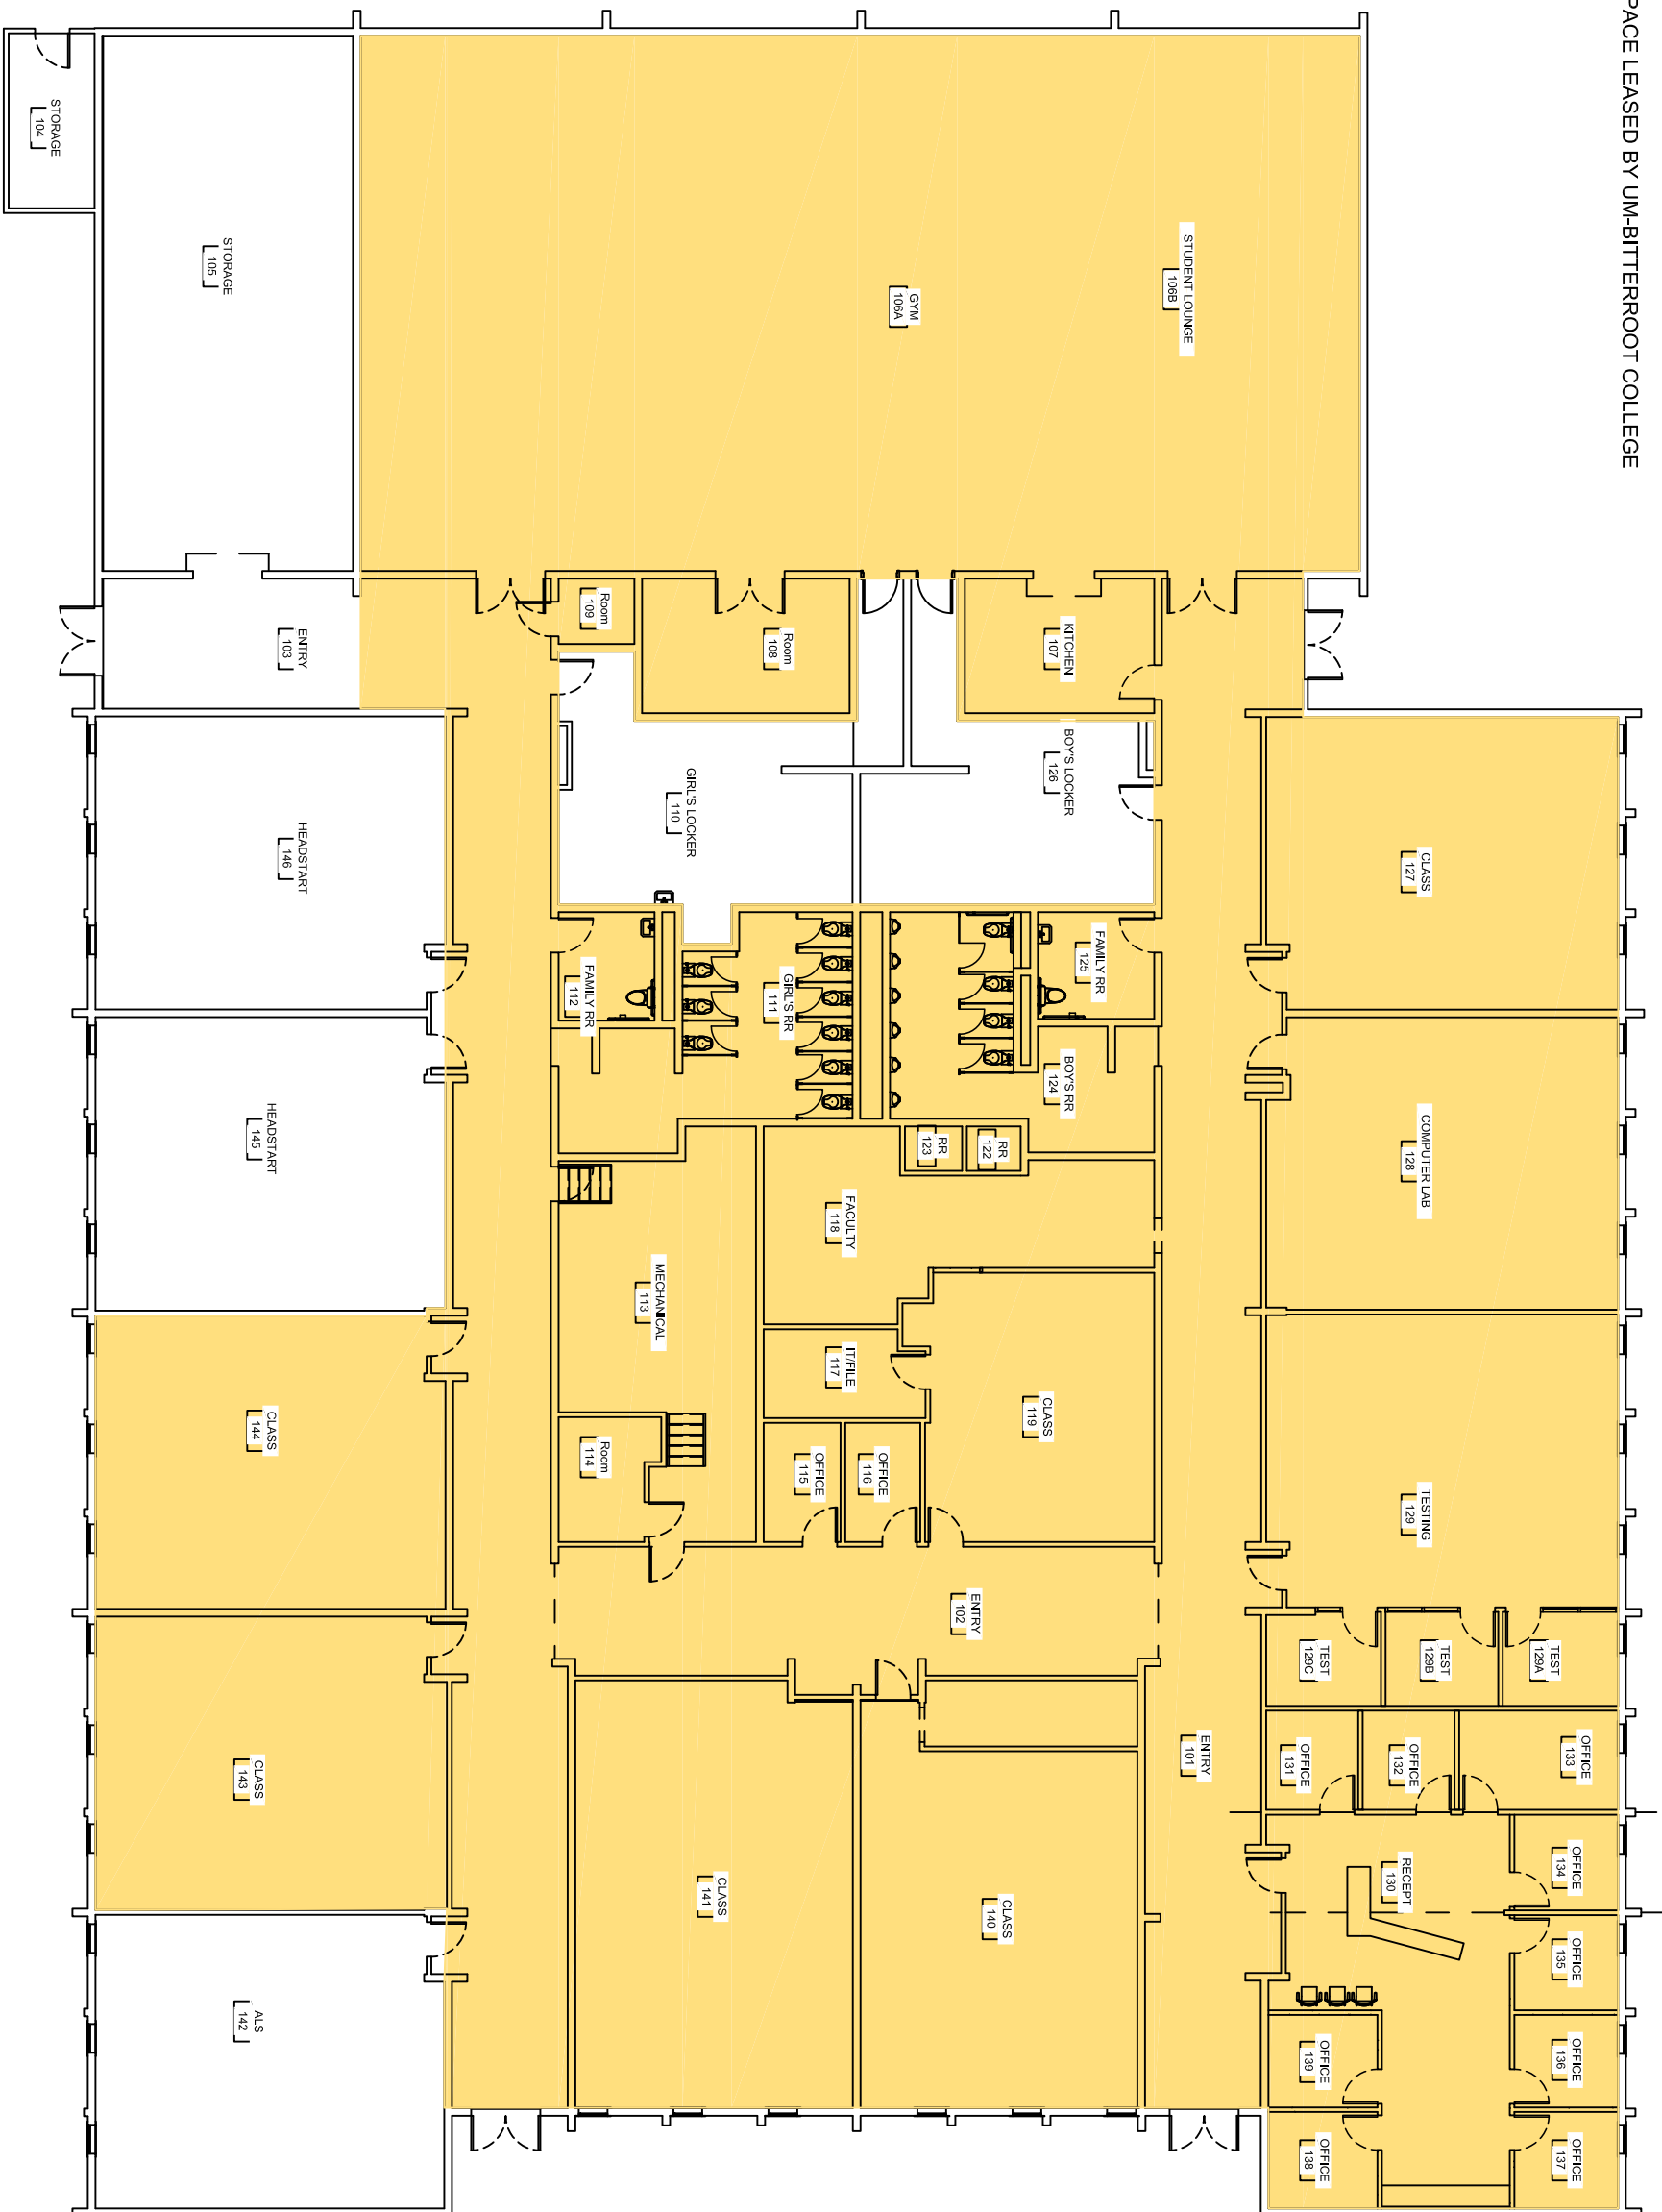

SPACE LEASED BY UM-BITTERROOT COLLEGE

UNIVERSITY OF MONTANA: BITTERROOT COLLEGE

REMODEL FLOOR PLAN

1/16" = 1'-0"

NORTH REF