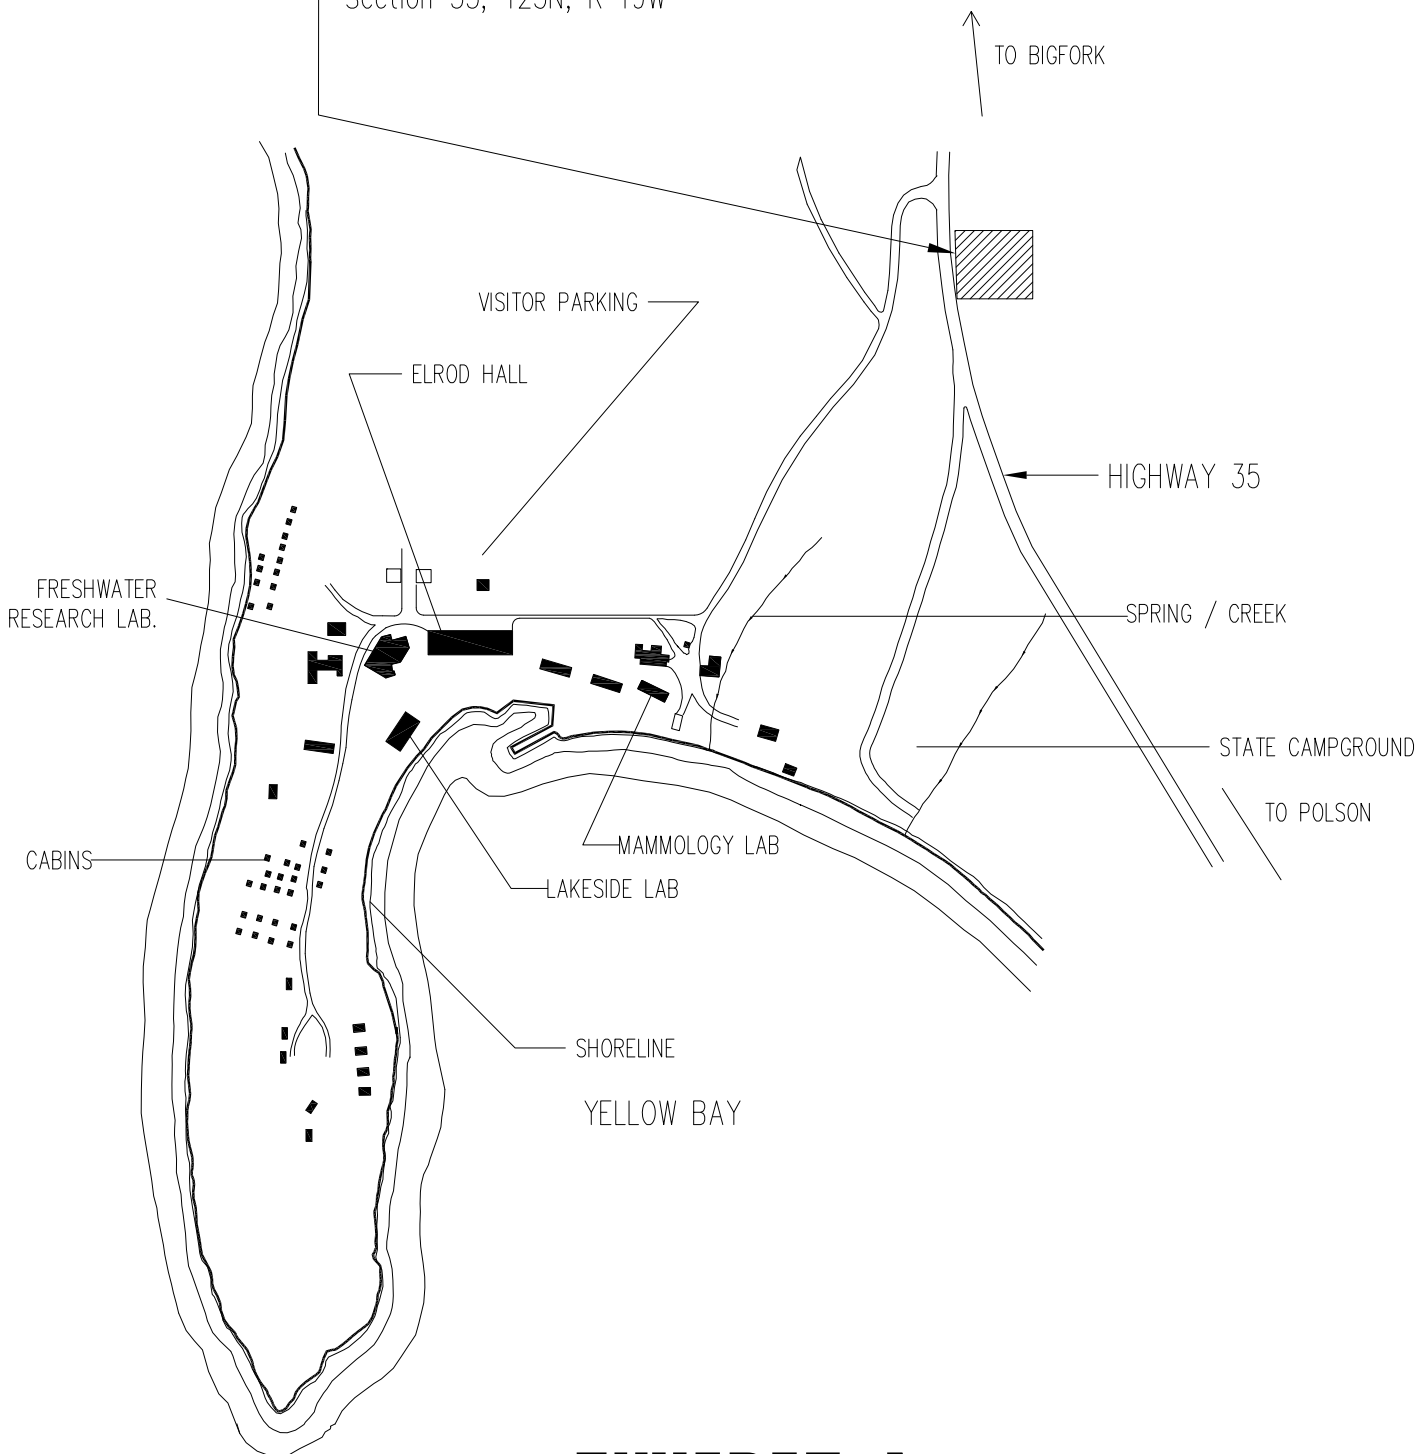

Flathead Lake Biological Station (Yellowbay)

LONG TERM LEASE PROPOSAL WITH DISTRICT TRUSTEES OF THE MONTECAHTO FIRE DISTRICT

IDENTIFIED PROPERTY: 17268 East Shore Route,
Big Fork, Mt. 59911
Legal: Lot 6 of Yellow Bay Orchard,
Section 33, T25N, R 19W

EXHIBIT A