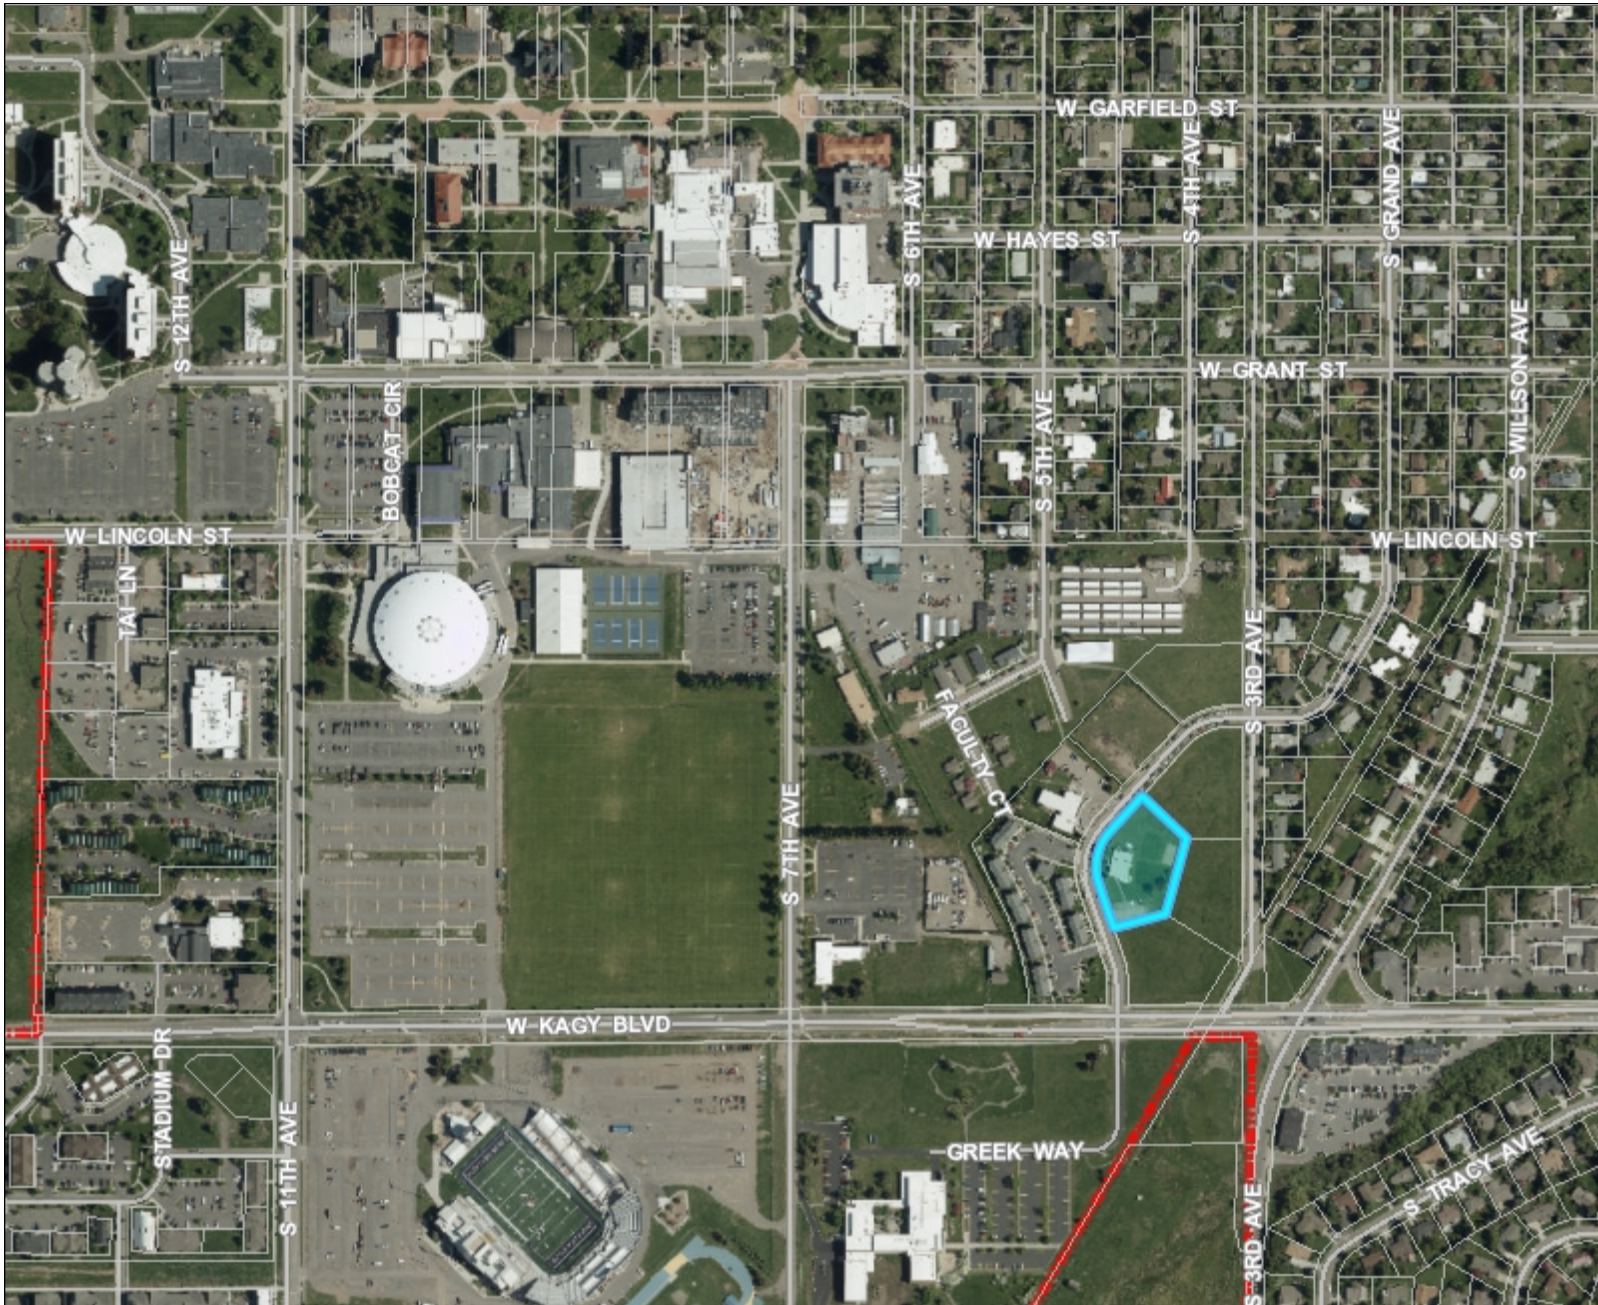

Bowman House Purchase Map

Legend

- Street Names
-  City Limits
-  Roads
-  Bowman House Parcel

2020 Legal Records:
 Geo Code: Instru#: 2256153C Date: 2007-02-06
 Property address: 1710 GREEK WAY, BOZEMAN MT 59715
 Geo Code: 06-0798-13-4-34-04-0000 Instru#: 2539262 Date: 2016-03-07
 Property address: 1710 GREEK WAY, BOZEMAN MT 59715
 Subdivision: (GEK) Greekway Subdivision Lot: 8
 TRS: T02 S, R05 E, Sec. 13
 Legal: GREEKWAY SUB, S13, T02 S, R05 E, Lot 8, ACRES 1.308

Location

Created By: MSU Bozeman

Created For: MUS BOR May 2021 Meeting

Date: 04/30/2021

Distance 2" 0 Control Distance
 Units Script failed for control

[Disclaimer]