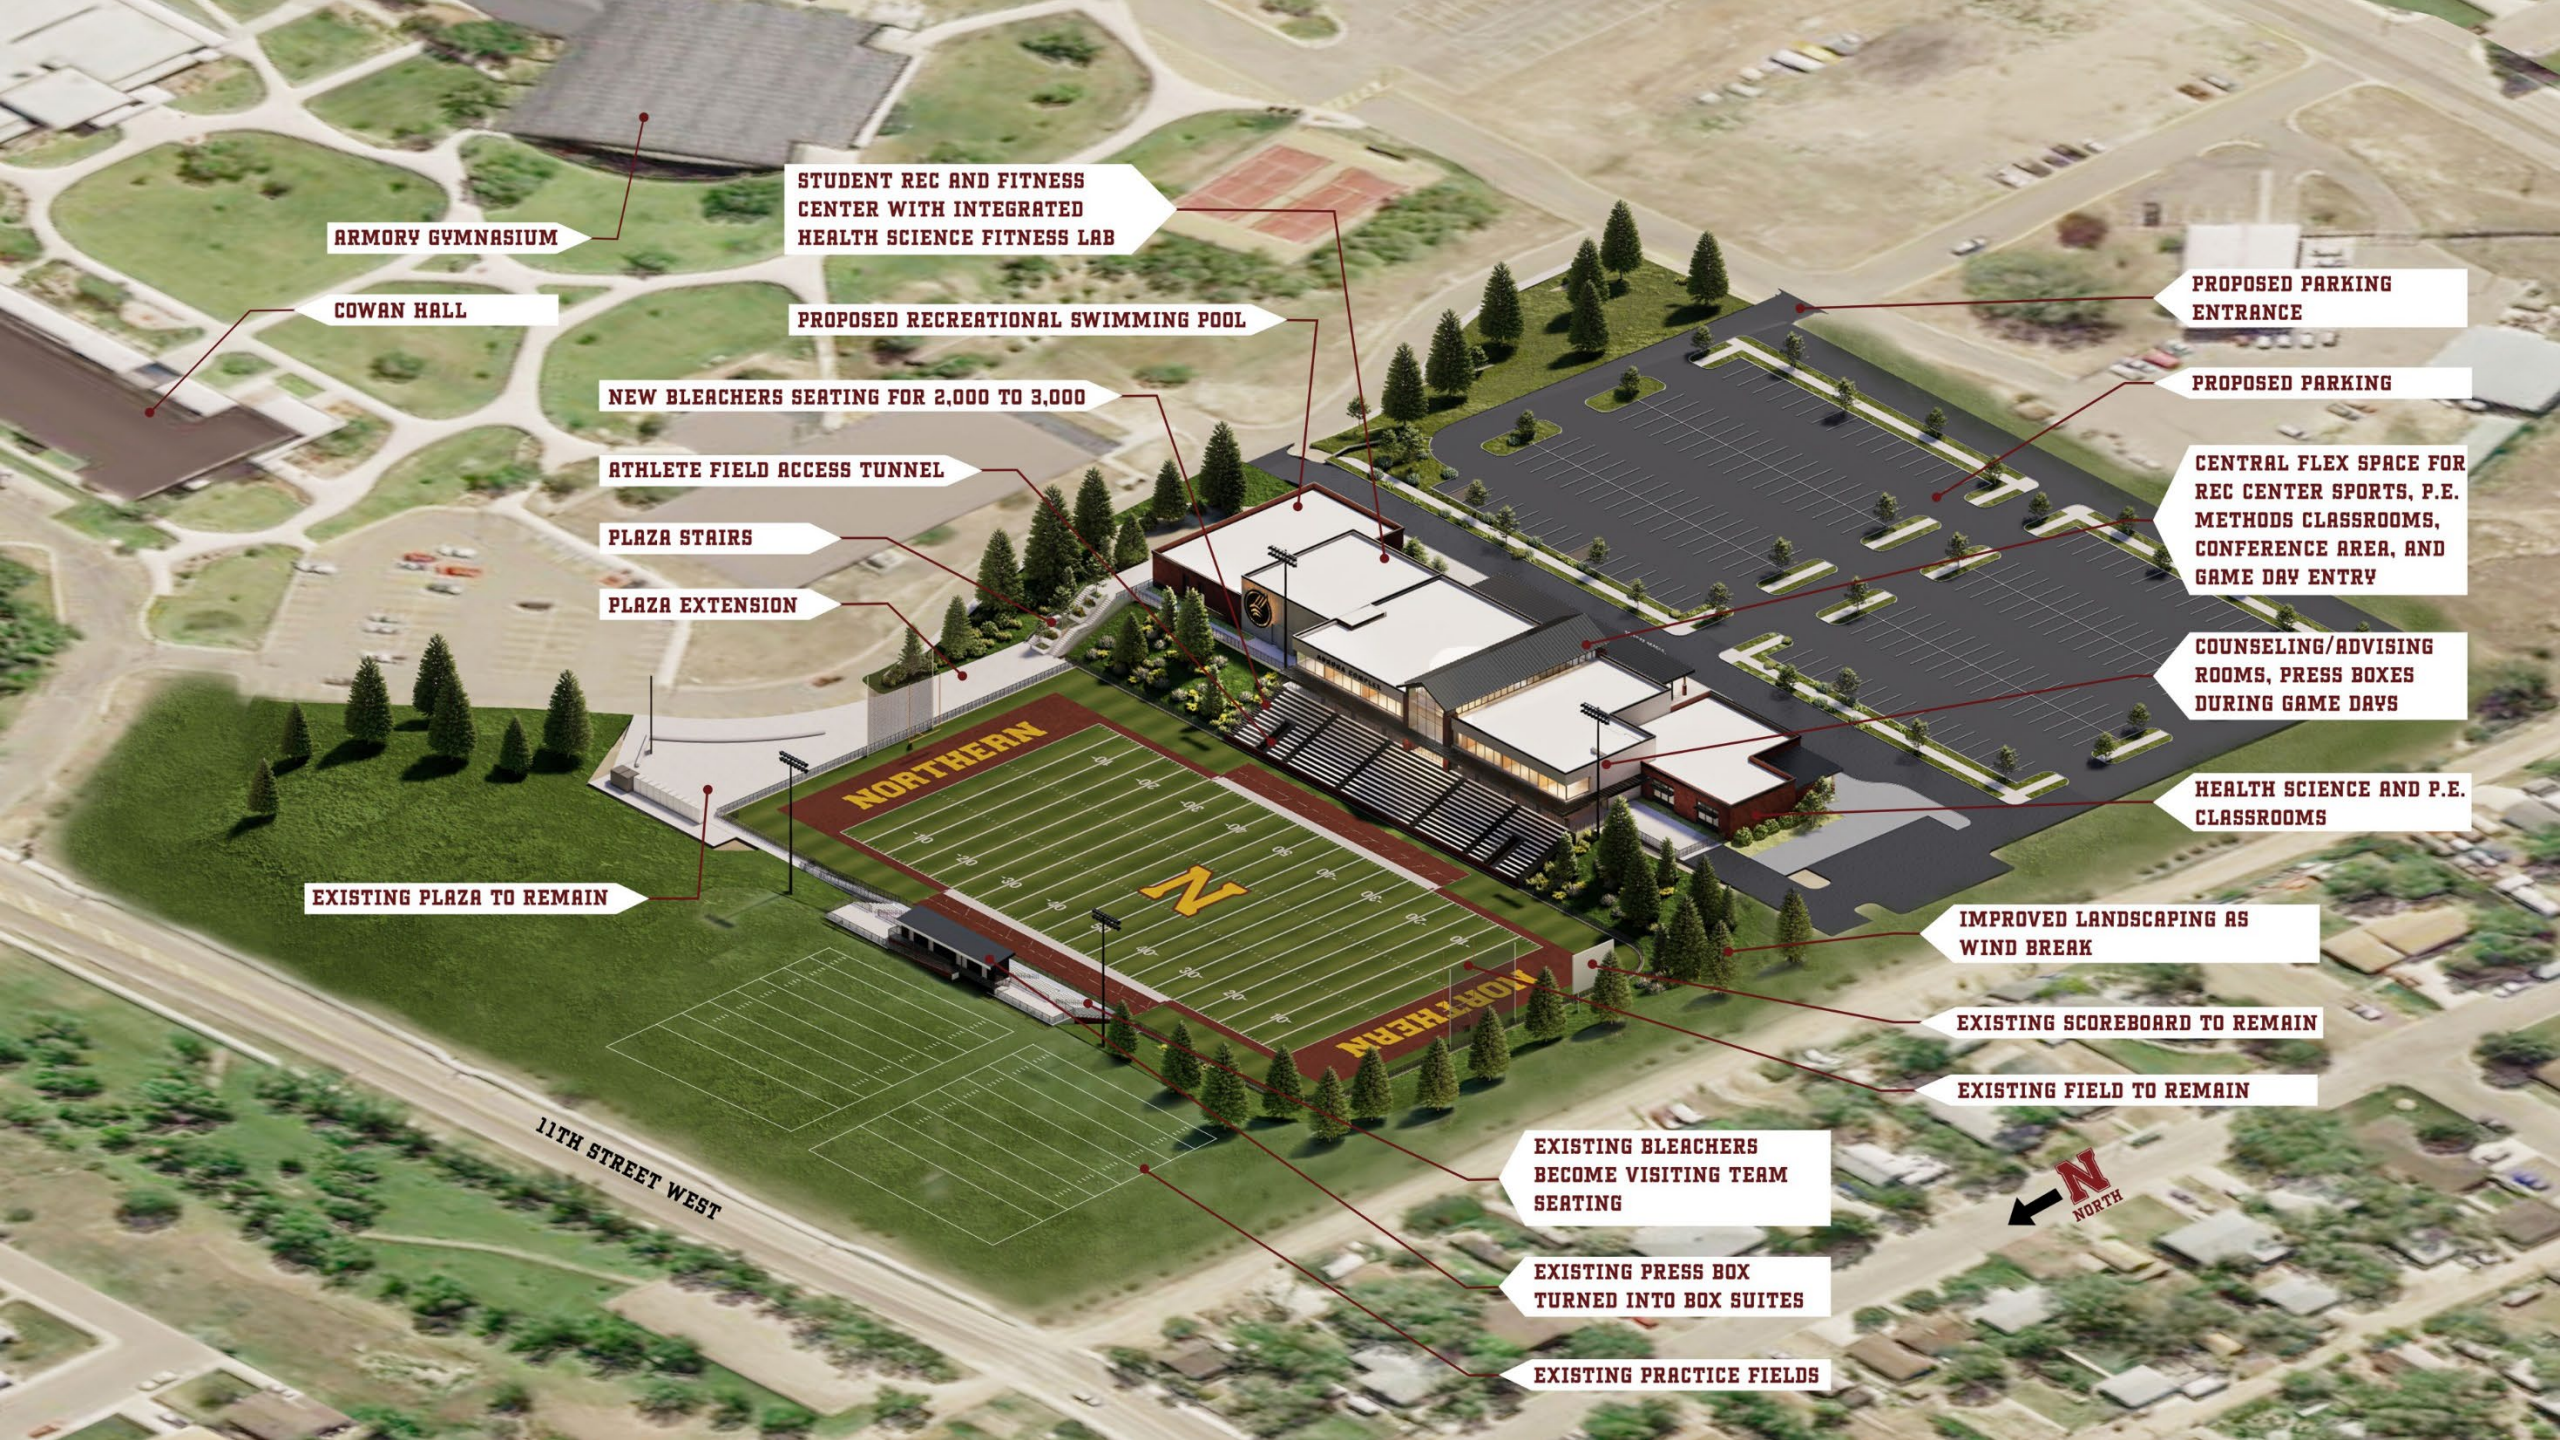

INTEGRATED HEALTH SCIENCE FITNESS LAB

REST ROOMS

MAIN ENTRY

RECREATIONAL SWIMMING POOL

FIELD ACCESS TUNNEL

VISITOR WET AREA

ATHLETIC STORAGE / MAINTENANCE STORAGE

VISITOR LOCKERS

RECREATIONAL SWIMMING POOL

COVERED ENTRY

MONTANA STATE UNIVERSITY-NORTHERN HEALTH & REC CENTER

AURORA COMPLEX

ARMORY GYMNASIUM

COWAN HALL

STUDENT REC AND FITNESS CENTER WITH INTEGRATED HEALTH SCIENCE FITNESS LAB

PROPOSED RECREATIONAL SWIMMING POOL

NEW BLEACHERS SEATING FOR 2,000 TO 3,000

ATHLETE FIELD ACCESS TUNNEL

PLAZA STAIRS

PLAZA EXTENSION

EXISTING PLAZA TO REMAIN

11TH STREET WEST

PROPOSED PARKING ENTRANCE