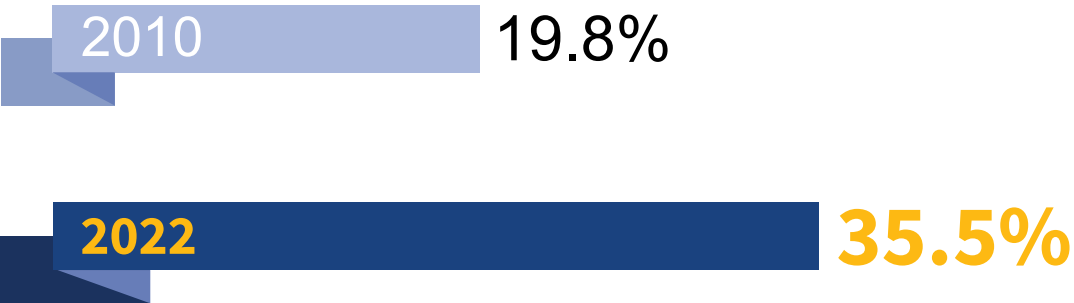

MSU Graduation Rates 2010–2022

SIX YEAR

FOUR YEAR