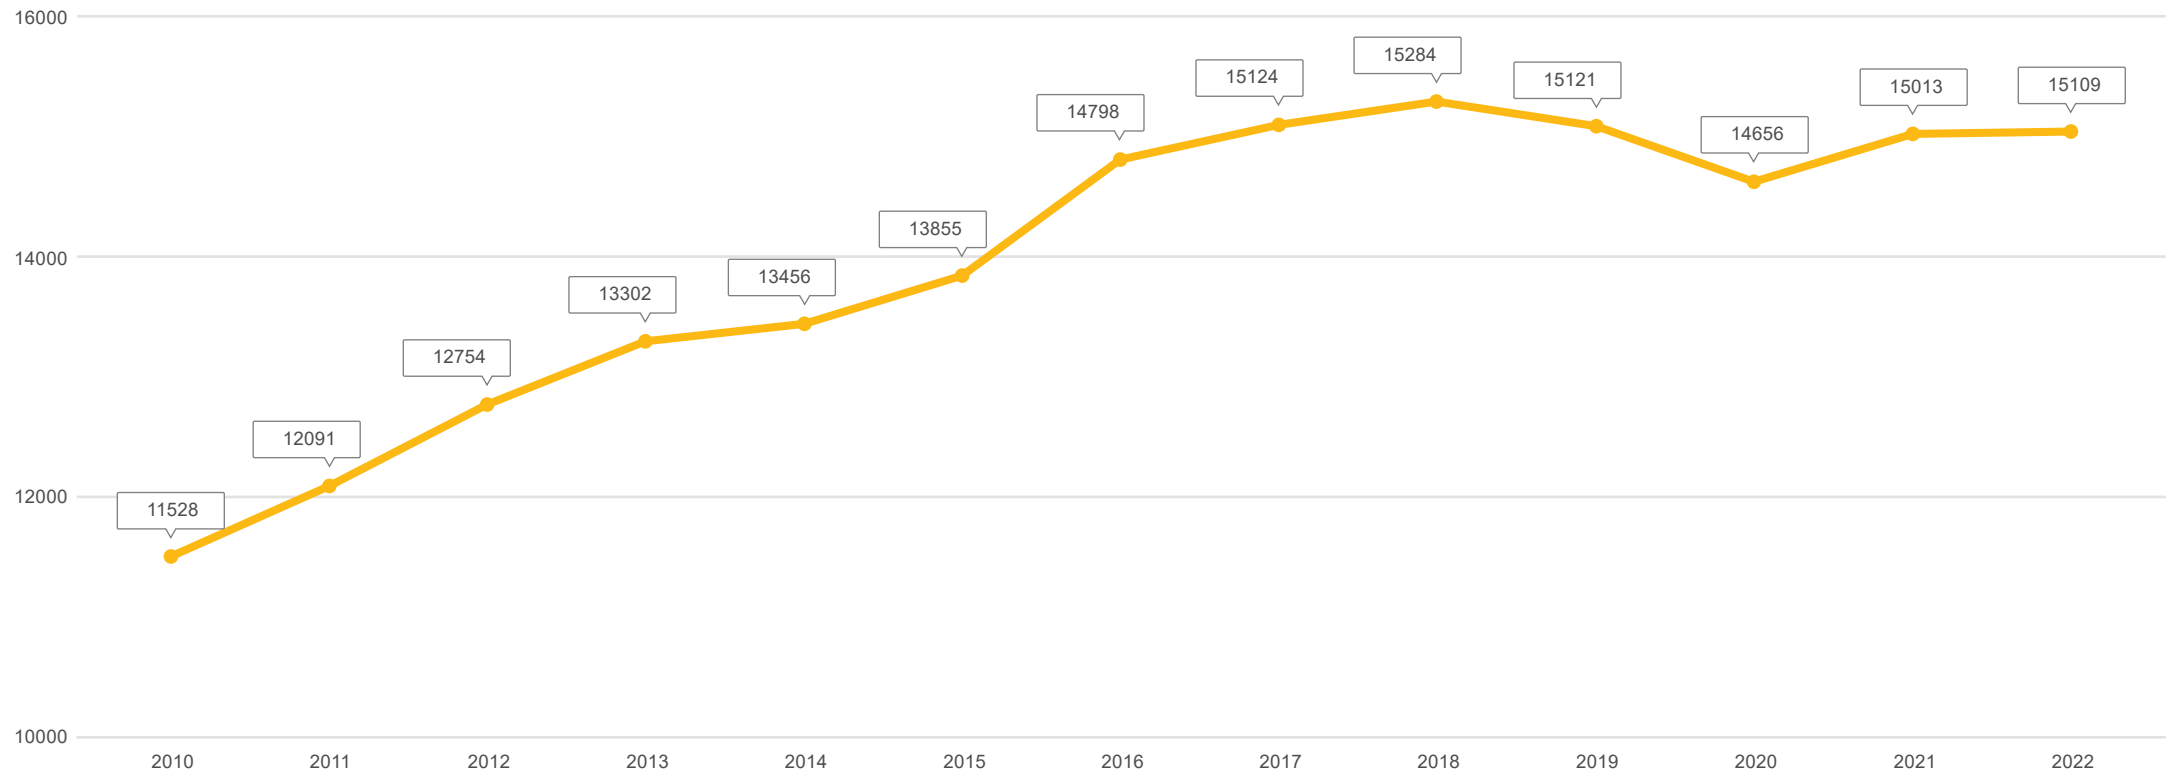

Welcome to Montana State University

Montana University System Board of Regents

November 17, 2022

MSU welcomes second largest incoming class in history

MSU Student Enrollment 2010–2022

Fall headcount enrollment has increased over 23% in the last 12 years

MSU Full-Time Equivalent Enrollment 2010-2022

Fall FTE has grown by 31% in the last 12 years

15
FRESHMAN

MORE CREDITS. LESS DEBT.

Enroll in
15+
credits

Pay for
12
credits

**Graduate
on time.**

MSU Graduation Rates 2010–2022