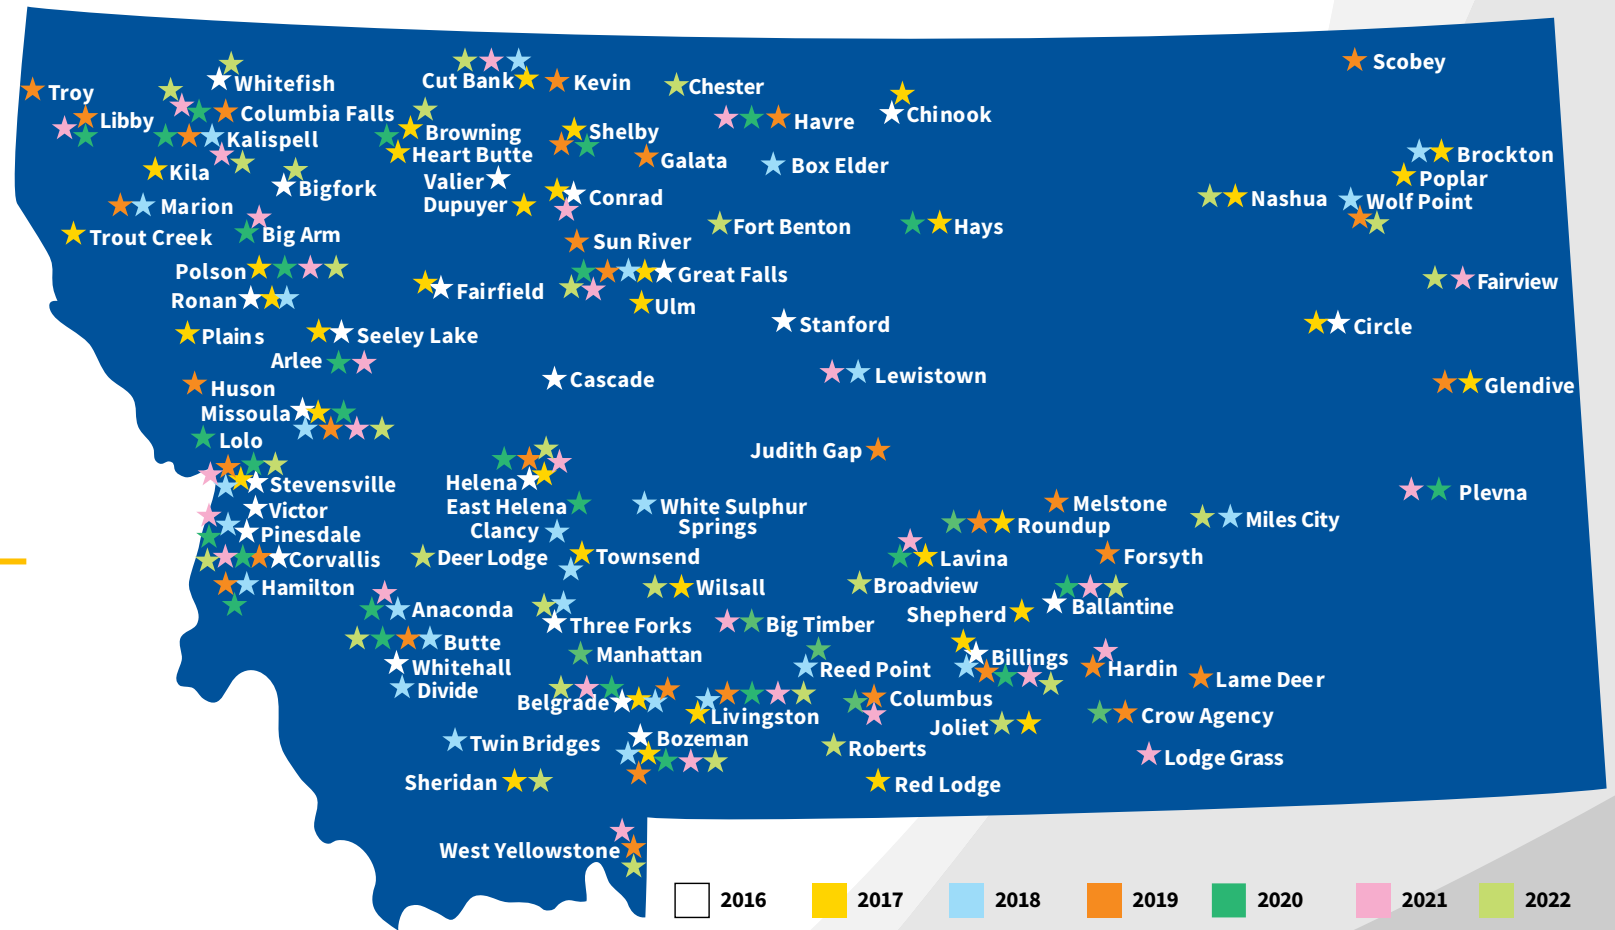

MSU Hilleman Scholars come from across the entire state

ASMSU
Associated Students of Montana State University

New MSU Off-Campus Living office

Suicide prevention at MSU

MT 988

988 SUICIDE & CRISIS LIFELINE | MONTANA SUICIDE PREVENTION / MENTAL HEALTH CRISIS LIFELINE
CALL 988 OR TEXT MT TO 741-741 FOR FREE 24/7 HELP