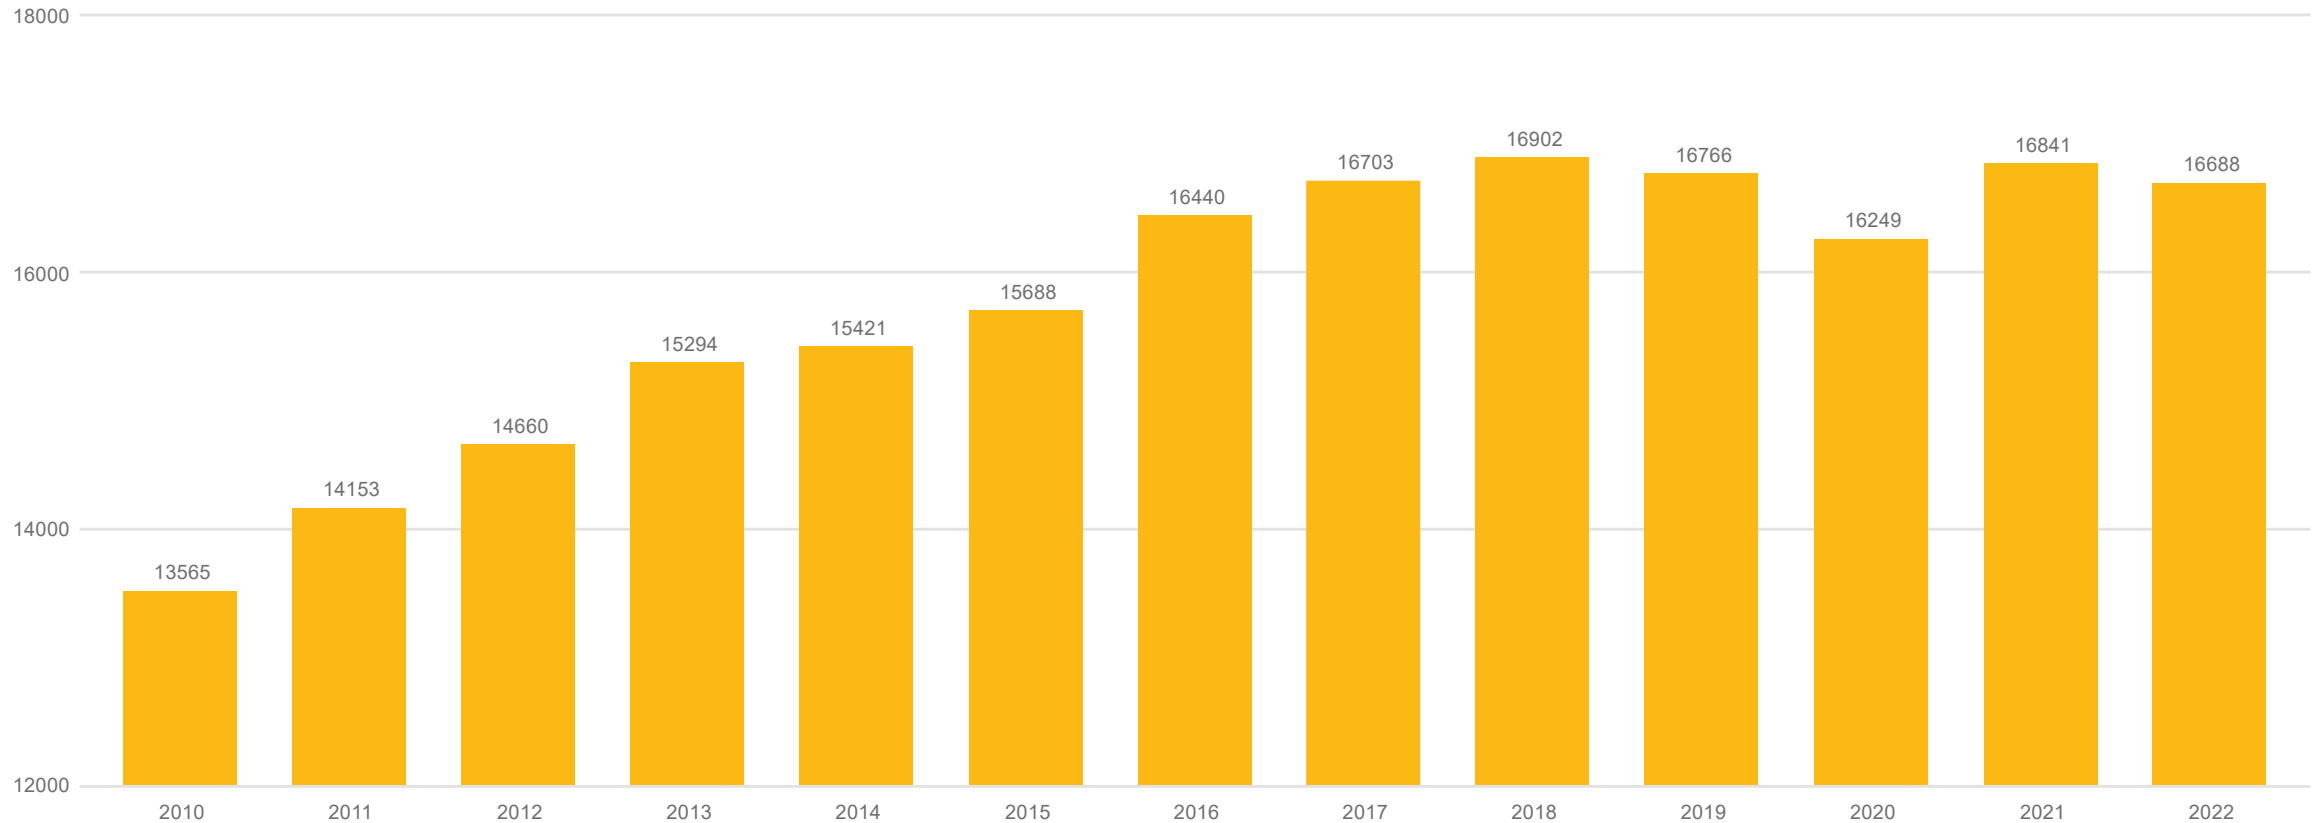

Welcome to Montana State University

Montana University System Board of Regents

November 17, 2022

MSU welcomes second largest incoming class in history

MSU Student Enrollment 2010–2022

Fall headcount enrollment has increased over 23% in the last 12 years

MSU Full-Time Equivalent Enrollment 2010-2022

Fall FTE has grown by 31% in the last 12 years

15
FRESHMAN

MORE CREDITS. LESS DEBT.

Enroll in
15+
credits

Pay for
12
credits

**Graduate
on time.**

MSU Graduation Rates 2010–2022