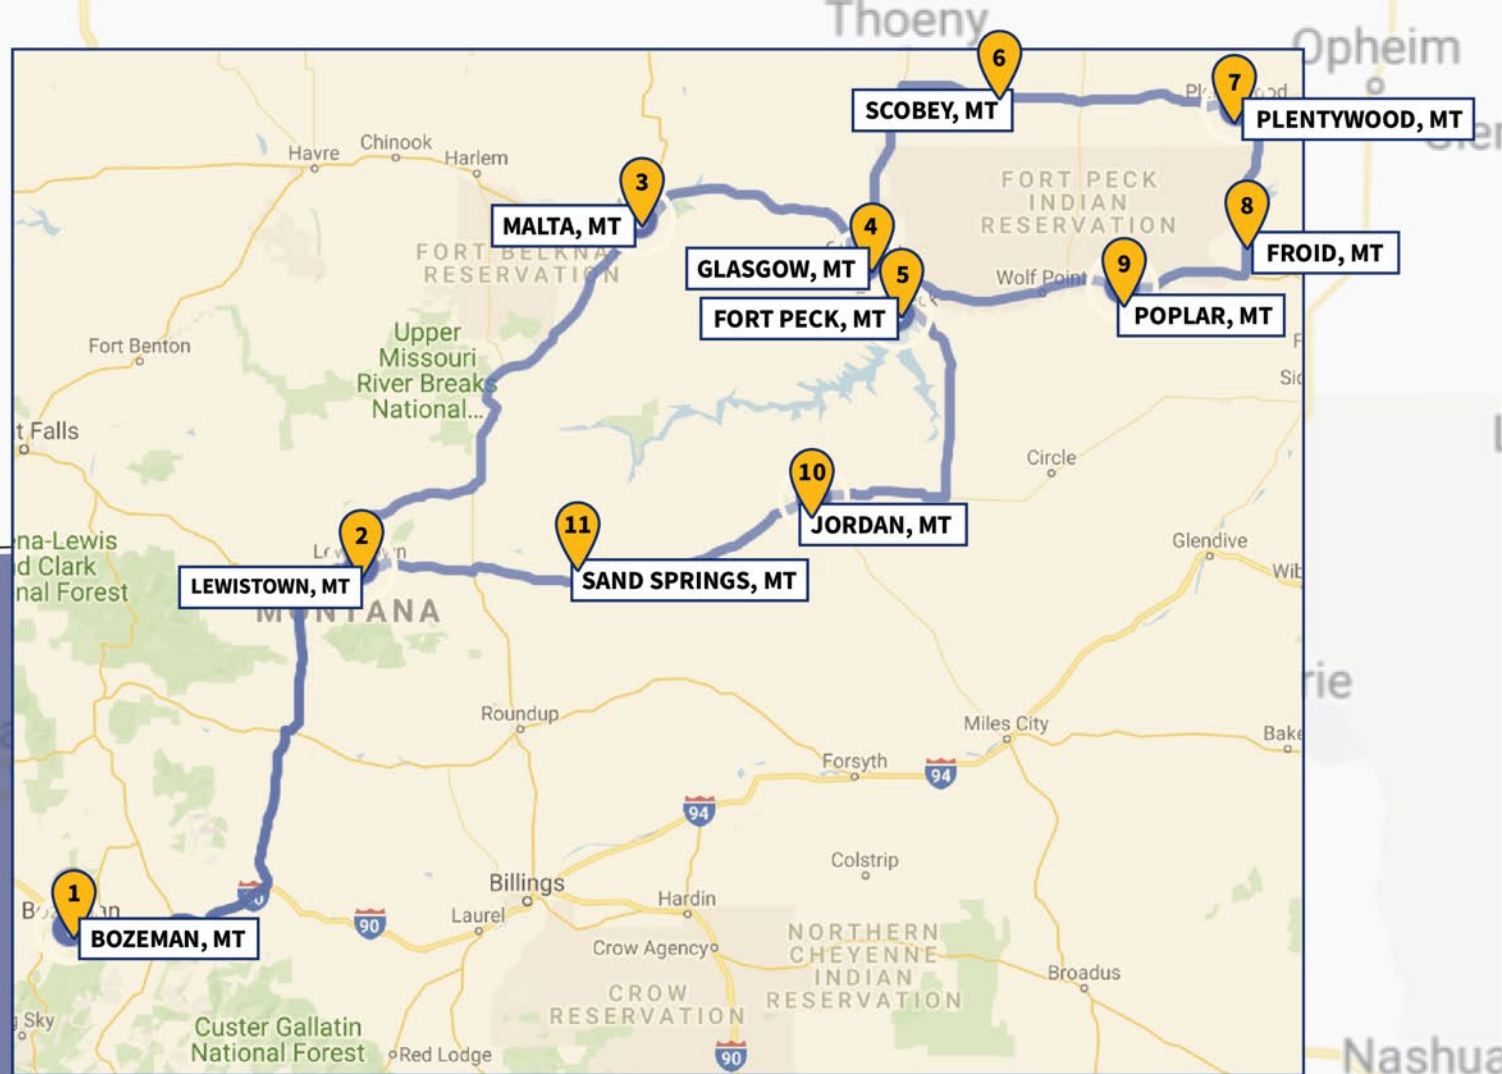

MSU Shakespeare in the Parks celebrates
50 years of bringing the Bard to the Big Sky

MSU celebrates 1972 Constitutional Convention

7th Annual Bus Tour MSU 2018

Follow the Arts and History of Northeastern Montana

8th Annual Bus Tour

MSU 2019

Follow the Mountain and Valley Economies

2022 MSU PRESIDENT'S BUS TOUR

Follow the Water

JUNE 21 - 23, 2022

9th Annual Bus Tour MSU 2022

Follow the Water