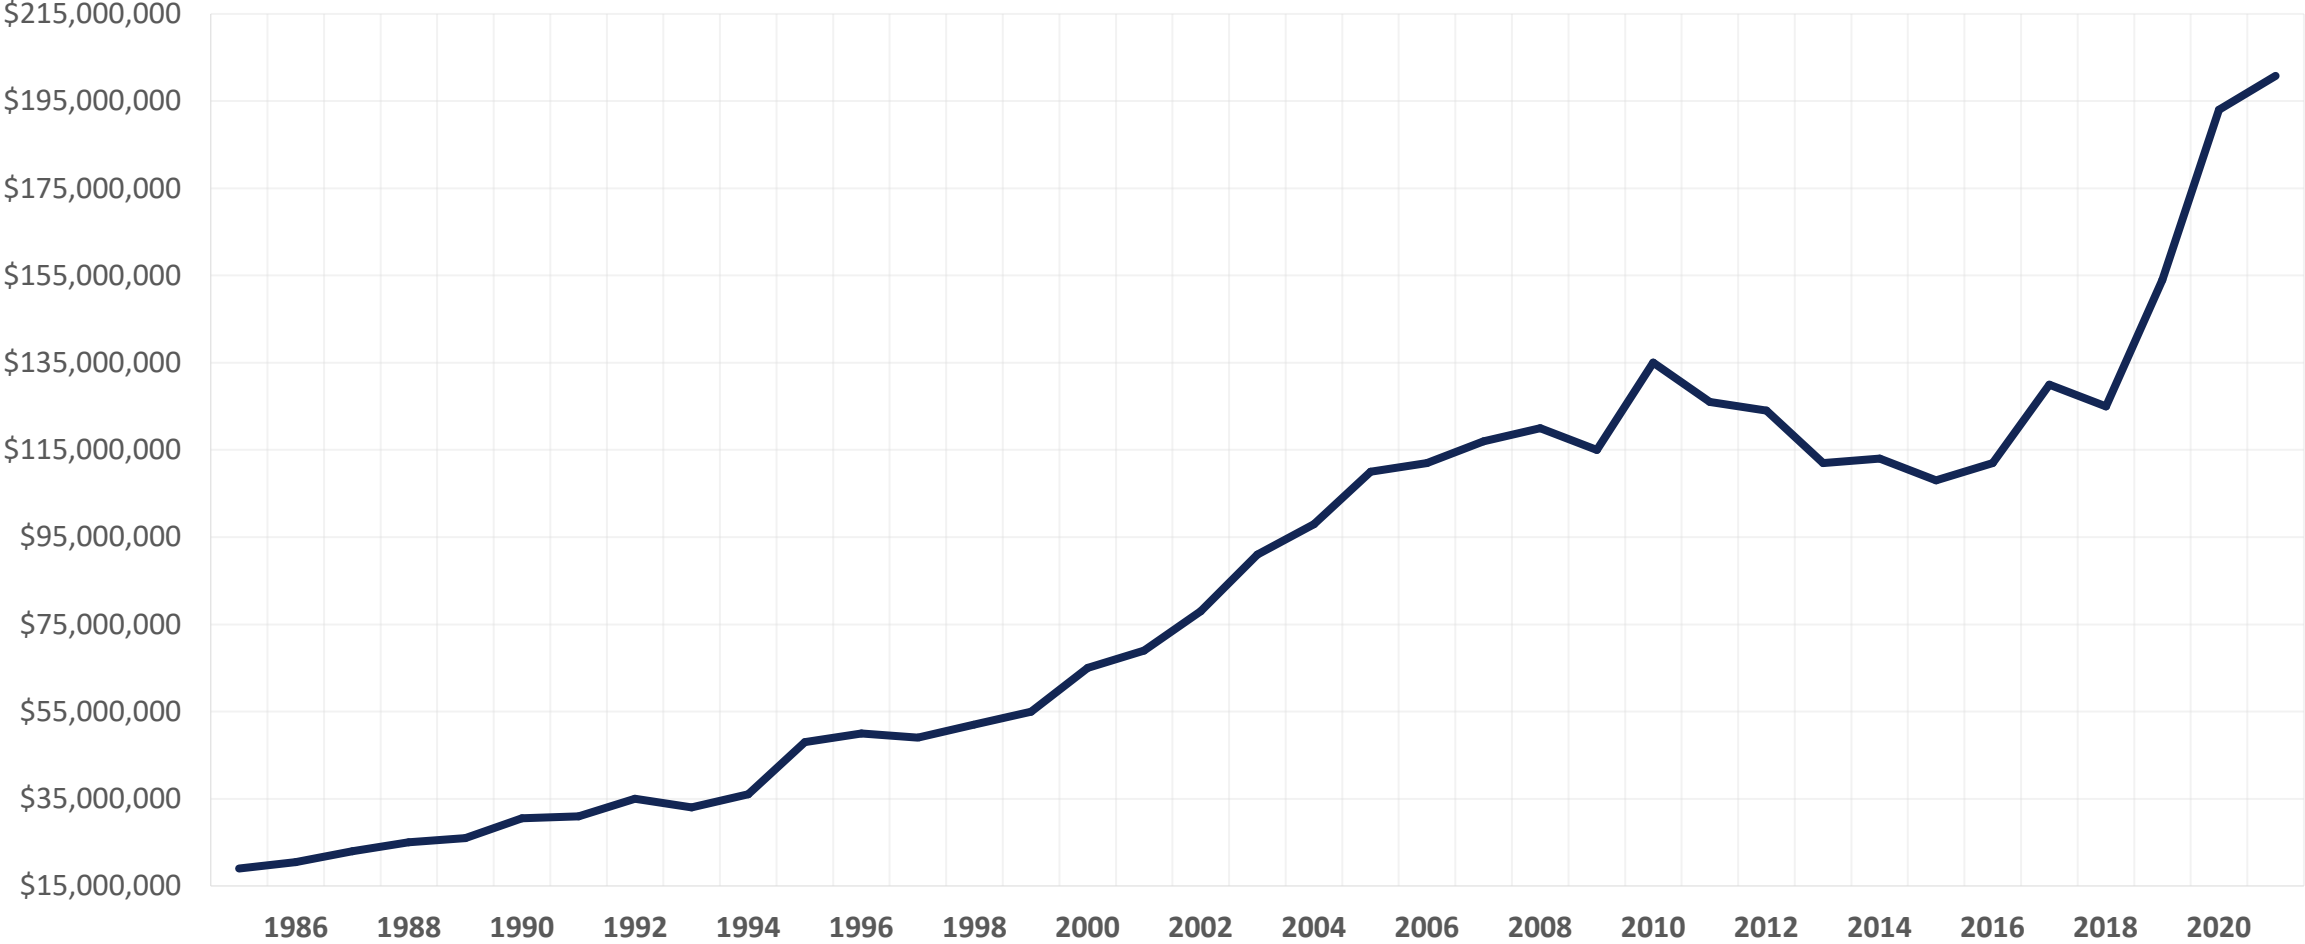

Montana Department of Public Health and Human Services | www.dphhs.mt.gov

Victoria Keto | MSU-Bozeman

MSU annual research expenditures exceed \$200 million

MSU Annual Research Expenditures

Alison Harmon
**Vice President for Research
and Economic Development**