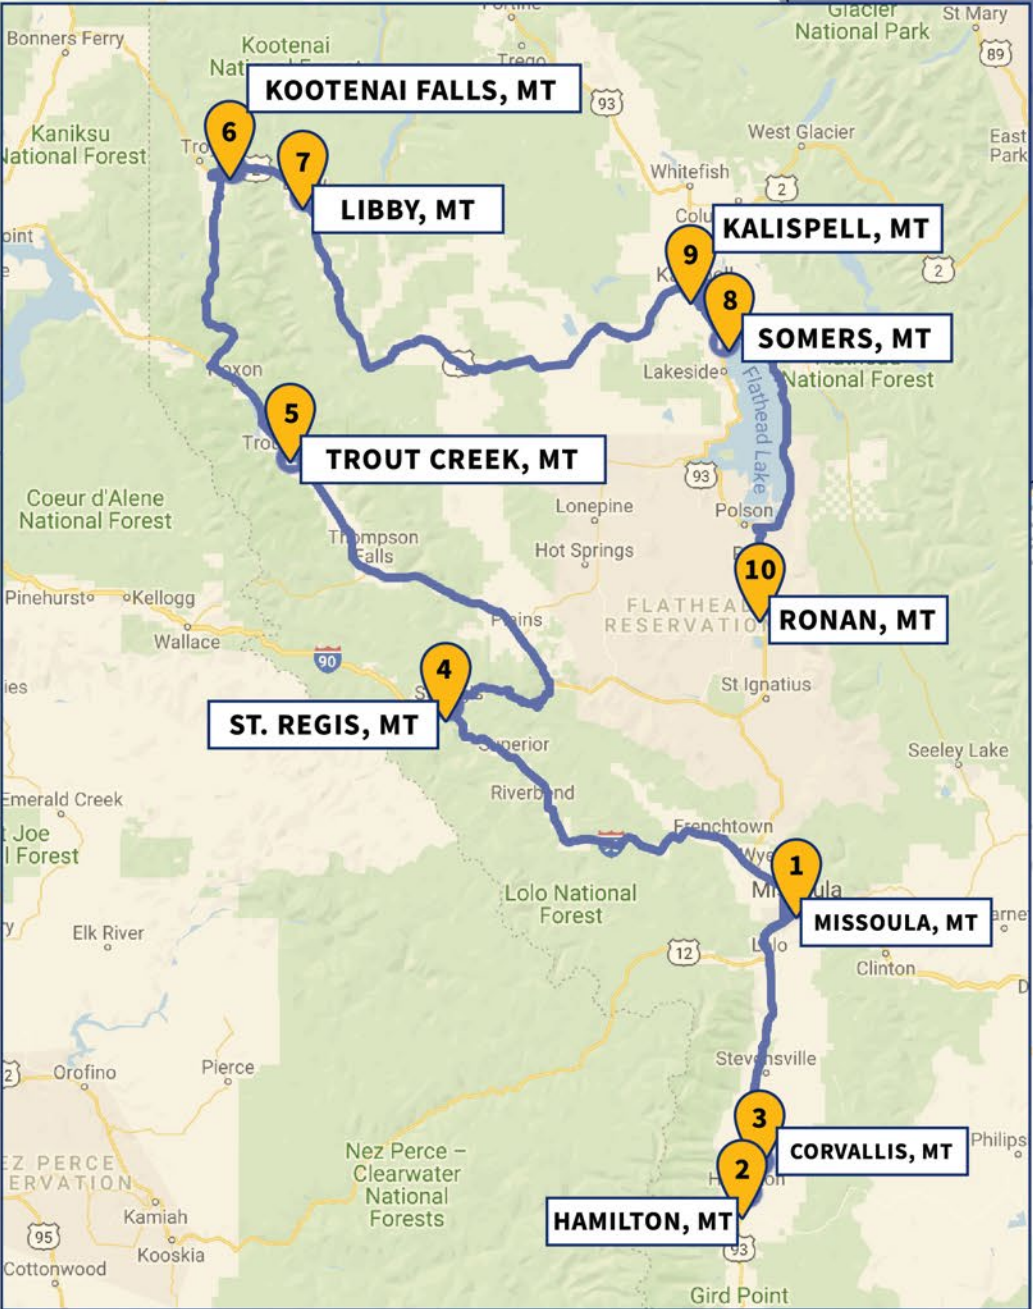

MSU Shakespeare in the Parks celebrates
50 years of bringing the Bard to the Big Sky

MSU celebrates 1972 Constitutional Convention

7th Annual Bus Tour MSU 2018

Follow the Arts and History of Northeastern Montana

8th Annual Bus Tour

MSU 2019

Follow the Mountain and Valley Economies

2022 MSU PRESIDENT'S BUS TOUR

Follow the Water

JUNE 21 - 23, 2022

9th Annual Bus Tour MSU 2022

Follow the Water