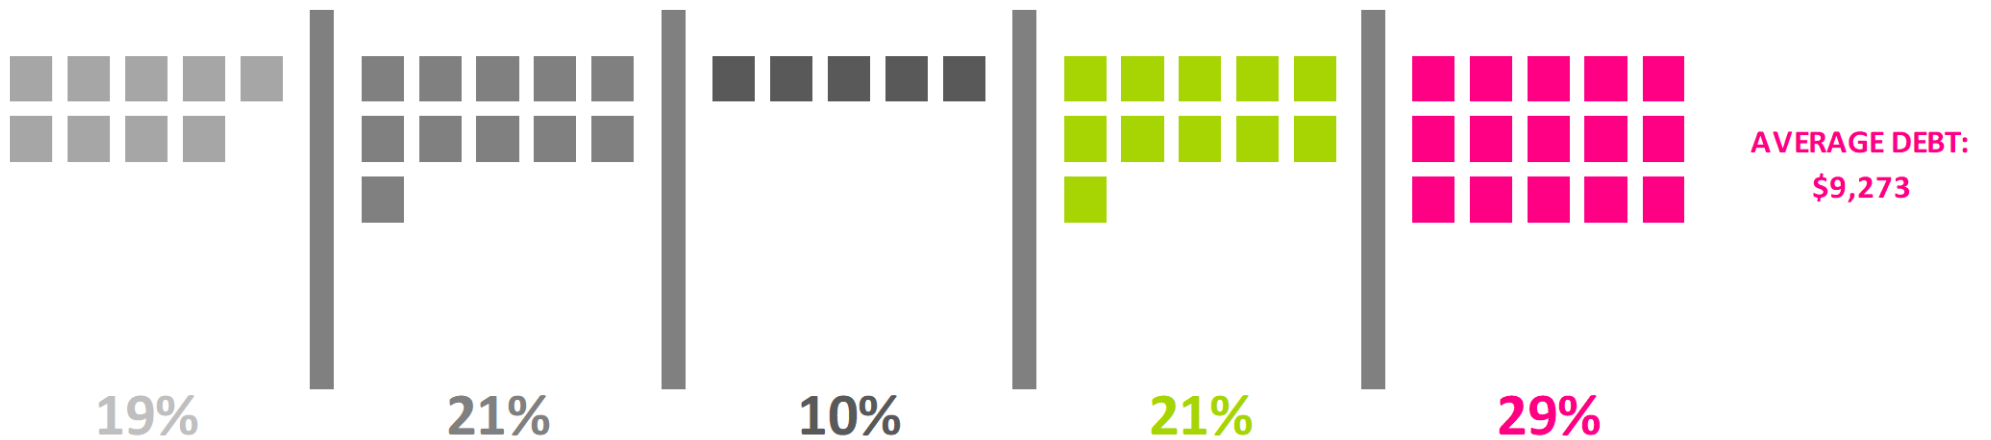

Source: MUS Student Data Warehouse

MT10 Increases Graduation Rates

100% On-Time Graduation 2-Year Colleges

Full-time Attendance Matters

Montana 10 *on-time completion* nearly outpaces national US Public 2-year college *8yr graduation rates*