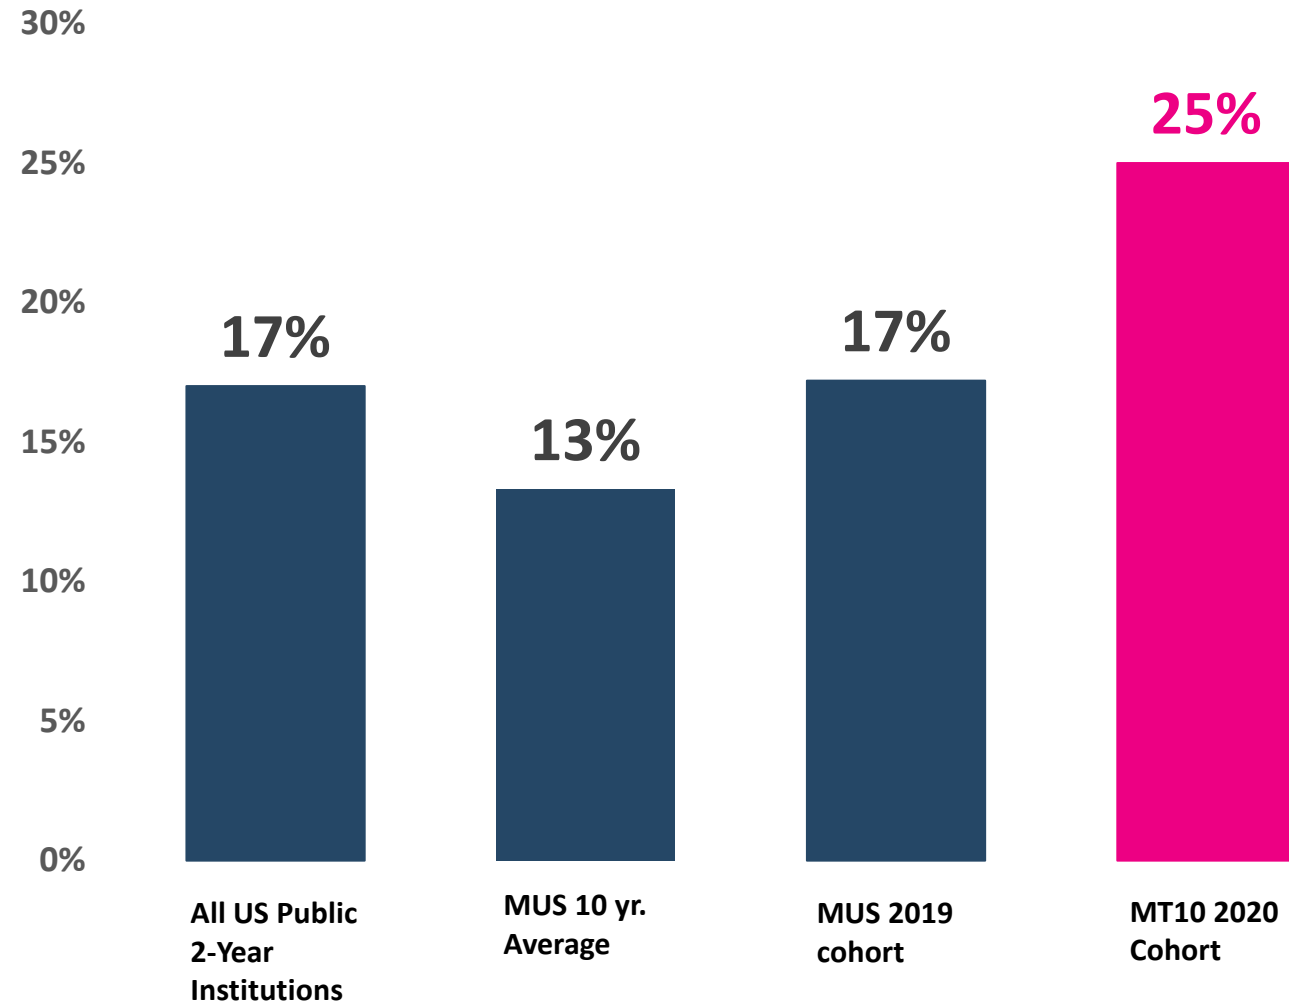

Source: MUS Student Data Warehouse

MT10 Increases Graduation Rates

100% On-Time Graduation 2-Year Colleges

Full-time Attendance Matters

Montana 10 *on-time completion* nearly outpaces national US Public 2-year college *8yr graduation rates*