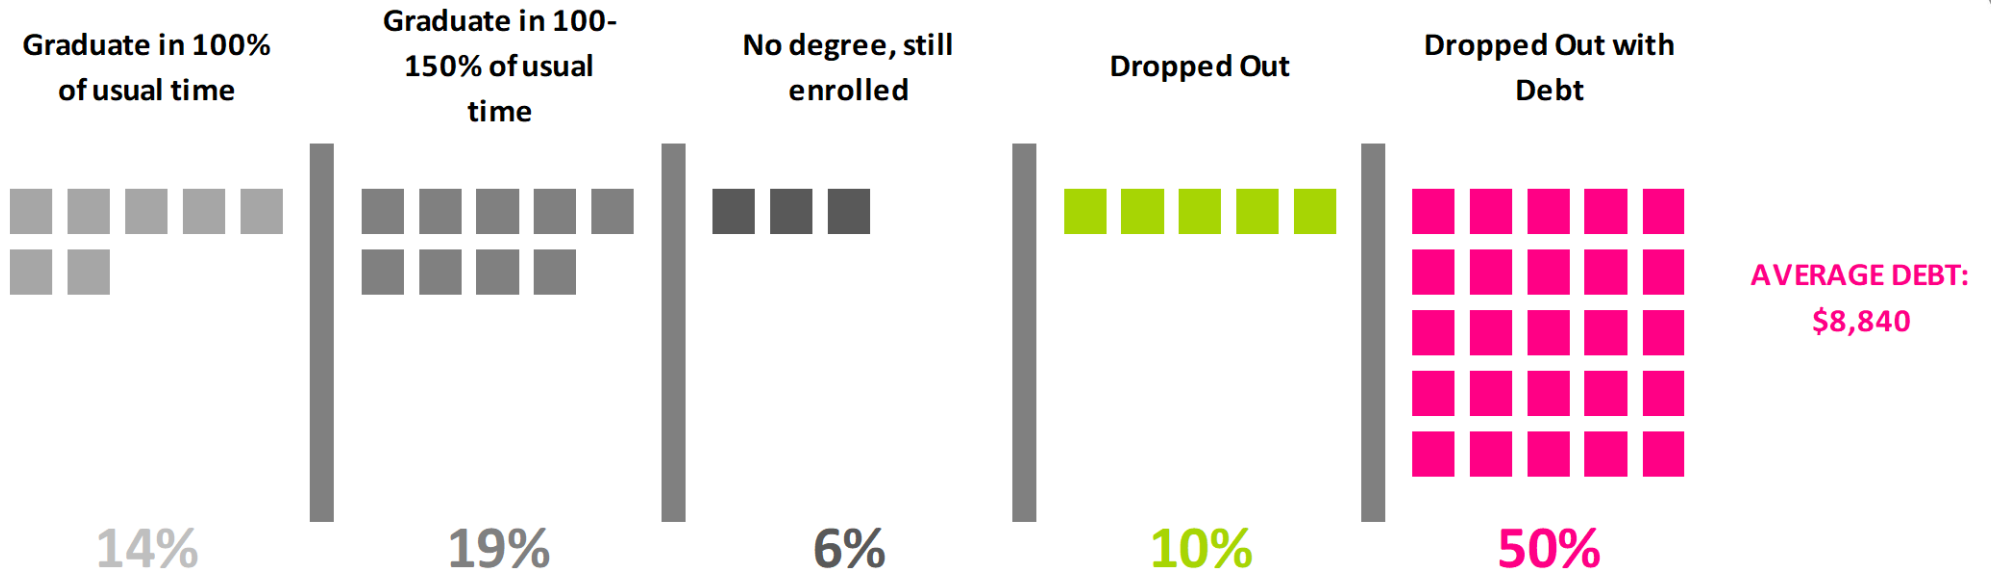

PELL STUDENTS