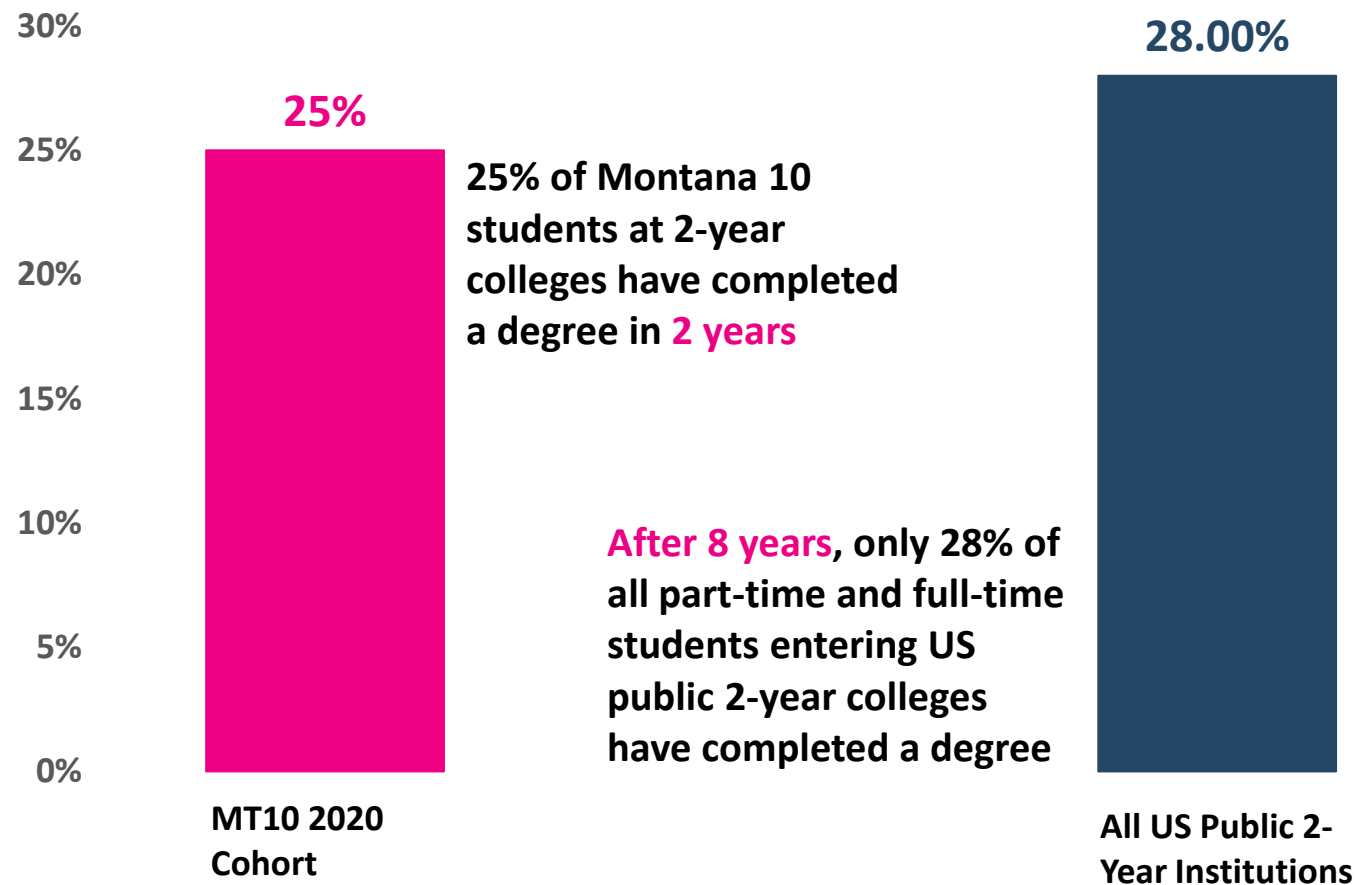

Source: MUS Student Data Warehouse

MT10 Increases Graduation Rates

100% On-Time Graduation 2-Year Colleges

Full-time Attendance Matters

Montana 10 *on-time completion* nearly outpaces national US Public 2-year college *8yr graduation rates*

*Sources: [IPEDS](#), Helena College, Missoula College

Montana 10 Framework

Financial Support

Scholarship
Textbook Stipend
Monthly Incentives

Academic Momentum

Full time Schedule
Corequisite Math & Writing
Tutoring