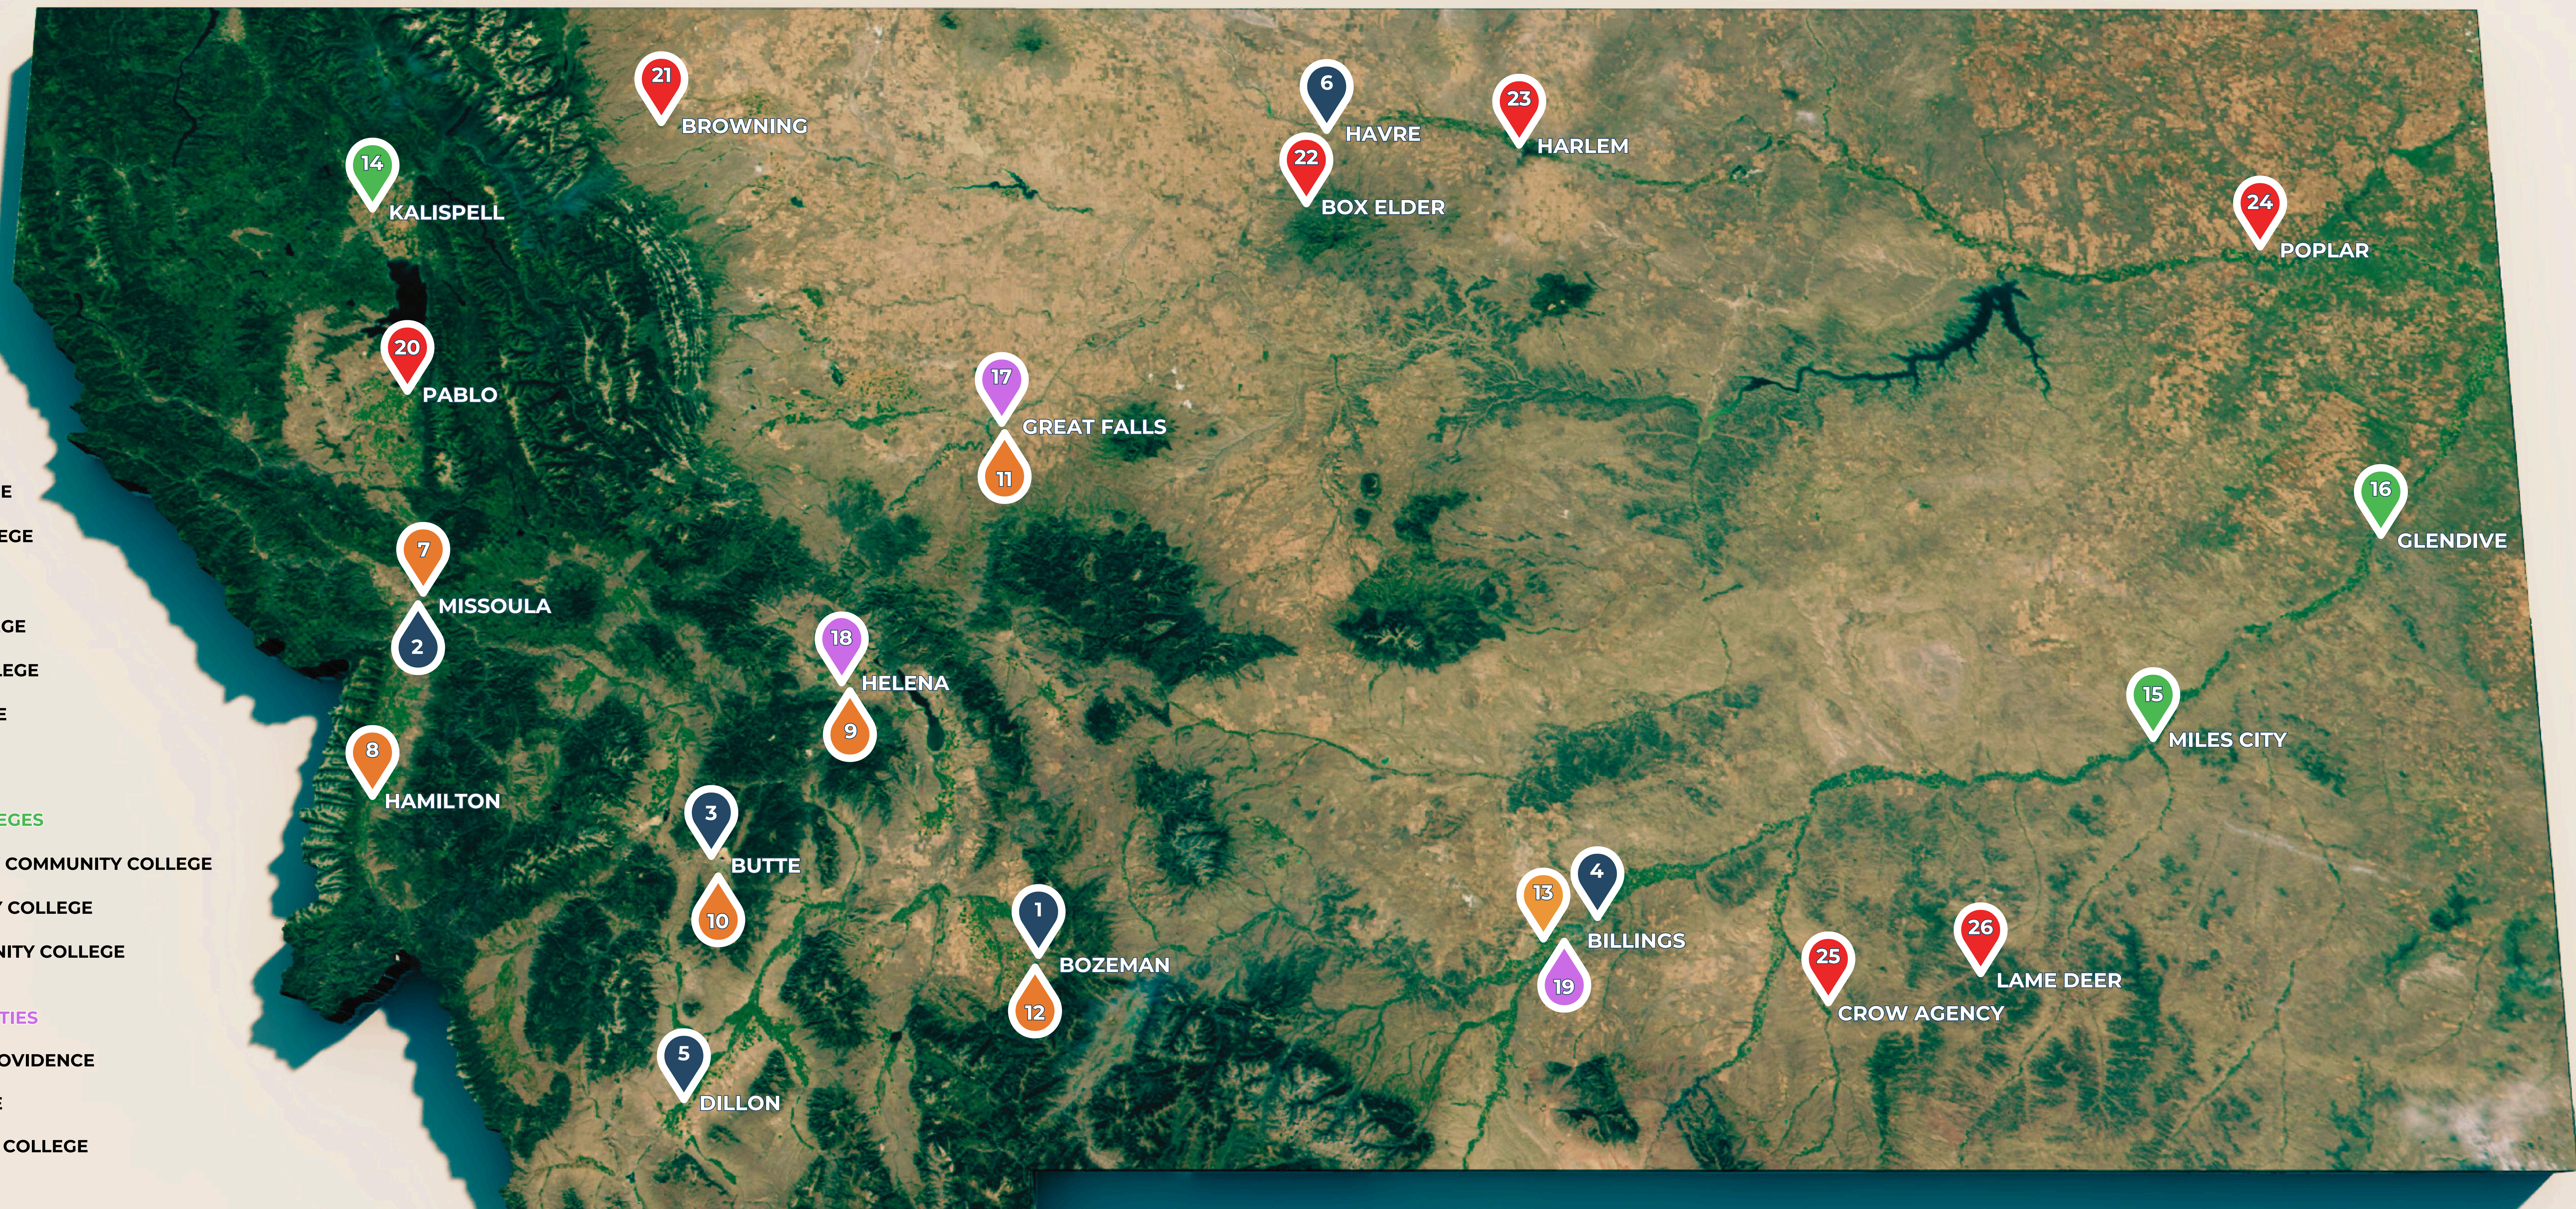

# Montana Colleges and Universities

- **FOUR-YEAR MUS UNIVERSITIES**
- 1 MONTANA STATE UNIVERSITY
- 2 UNIVERSITY OF MONTANA
- 3 MONTANA TECHNOLOGICAL UNIVERSITY
- 4 MSU BILLINGS
- 5 UM WESTERN
- 6 MSU NORTHERN
- **TWO-YEAR MUS COLLEGES**
- 7 MISSOULA COLLEGE
- 8 BITTERROOT COLLEGE
- 9 HELENA COLLEGE
- 10 HIGHLANDS COLLEGE
- 11 GREAT FALLS COLLEGE
- 12 GALLATIN COLLEGE
- 13 CITY COLLEGE
- **COMMUNITY COLLEGES**
- 14 FLATHEAD VALLEY COMMUNITY COLLEGE
- 15 MILES COMMUNITY COLLEGE
- 16 DAWSON COMMUNITY COLLEGE
- **PRIVATE UNIVERSITIES**
- 17 UNIVERSITY OF PROVIDENCE
- 18 CARROLL COLLEGE
- 19 ROCKY MOUNTAIN COLLEGE
- **TRIBAL COLLEGES**
- 20 SALISH KOOTENAI COLLEGE
- 21 BLACKFEET COMMUNITY COLLEGE
- 22 STONE CHILD COLLEGE
- 23 AANIIH NAKODA COLLEGE
- 24 FORT PECK COMMUNITY COLLEGE
- 25 LITTLE BIG HORN COLLEGE
- 26 CHIEF DULL KNIFE COLLEGE

 **Apply Montana**  
Your launchpad to college & career